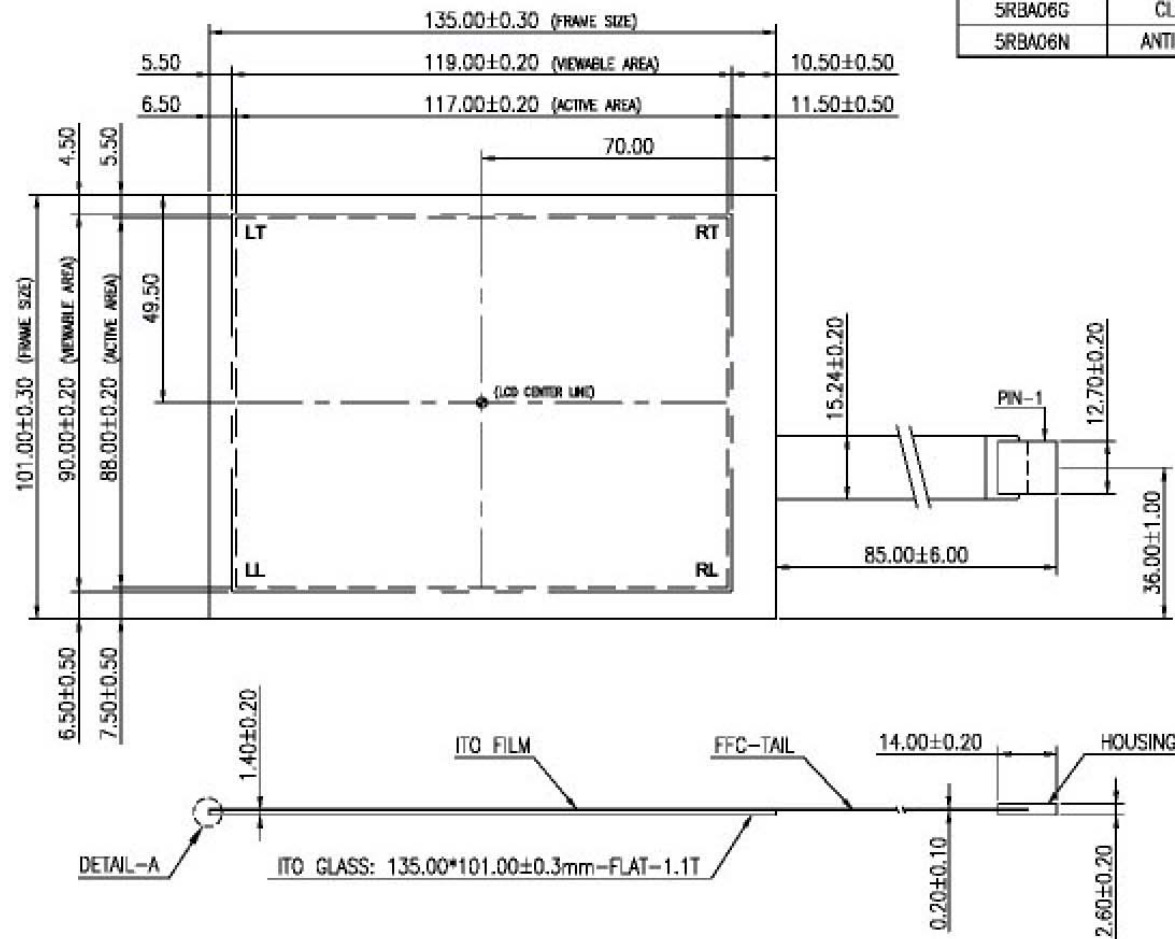

HOUSING

CONNECTOR PINOUT	
PIN NO.	DESIGNATION
1	RT
2	RL
3	SG
4	LT
5	LL

DETAIL-A

TOUCHSCREEN TABULATION	
PART NUMBER	TYPE
5RBA06G	CLEAR
5RBA06N	ANTIGLARE

KEYTEC, INC. www.magictouch.com	DESCRIPTION	WD-TR5-A138	DATE	APR.08 ,2008	APPROVED	<i>Sue</i>	Rev.	B
	MODEL	5.7" 5-wire resistive touch screen	SCALE	-/-	DESIGN	<i>Andy</i>	Page	of
	PART NO.	KTT-057LAH	UNIT	mm.	DRAWING	<i>Bigi</i>	B-Page	of