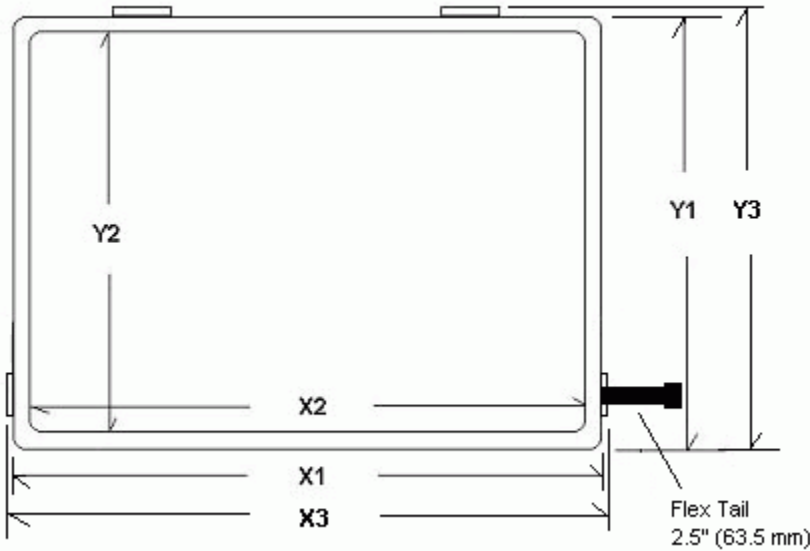

### Magic Touch Add-On Kit KTMT-154W

X1 = 13.88" (352.6.3 mm), Y1 = 8.94" (227.1 mm), X2 = 13.13" (333.5 mm), Y2 = 8.25" (209.6 mm),  
X3 = 14.13" (358.9 mm), Y3 = 9.07" (230.3 mm), Thickness = 0.4" 10.27 mm).

Add-on touch screen for 15.4" widescreen notebook computer.

USB-XD controller for USB port interface. Black or beige color.

ProE-X controller for serial port interface. Black or beige color.

6-foot (180 cm) cable attached to touch screen. Extension cable available.

**SPECIFICATION:**

<b>TECHNOLOGY</b>	Resistive analog touch screen.
<b>SPACER</b>	Invisible spacer - patented technology
<b>LIGHT TRANSMISSION</b>	80% nominal
<b>SCRATCH RESISTANCE</b>	3H pencil hardness.
<b>TOUCH RESOLUTION</b>	4096 x 4096 (USB-XD) or 4096 x 4096 (ProE-X)
<b>INTERFACE CONTROLLER</b>	External controllers: PC - USB port or serial port. Apple - USB port.
<b>OPERATING SYSTEMS</b>	Windows 95, 98, ME, 2000, XP, Vista, NT4.0., Linux, Apple OS 8 to 10.
<b>DRIVER</b>	Mouse emulation driver.
<b>ACTIVATION FORCE</b>	50-120 grams per square centimeter.
<b>RESPONSE TIME</b>	10 msec maximum.
<b>POSITION ACCURACY</b>	3 mm maximum error.
<b>TOUCH MODE</b>	Mouse click, double click, drag, right click.
<b>OPERATING TEMPERATURE</b>	-10 to 70 degrees C.
<b>STORAGE TEMPERATURE</b>	-30 to 85 degrees C.
<b>HUMIDITY</b>	Pass 40 degrees C, 95% RH for 96 hours.
<b>CHEMICAL RESISTANCE</b>	Excellent to alcohol, acetone, grease, and general household detergent.
<b>DURABILITY</b>	3,000,000 touches per point minimum.